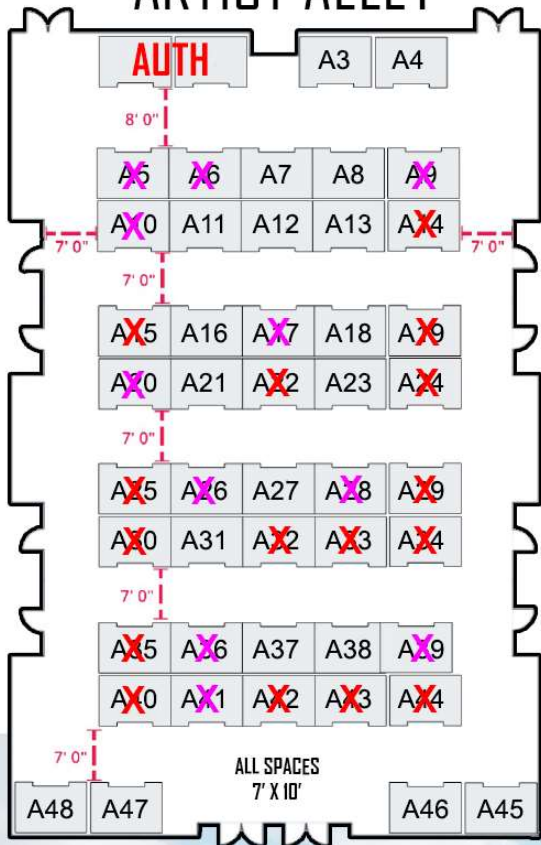

MAY 31ST - JUNE 1ST

MAIN VENDOR HALL

ARTIST ALLEY

ARTISTS ALLEY IS A SEPERATE SPACE LOCATED NEXT TO THE MAIN VENDOR HALL

MAIN HALLWAY - TOP LEVEL

MAIN ENTRANCE

ANIMERIVERSIDE.COM

LOAD-IN DAY IS MAY 30TH

LOCATION: RIVERSIDE CONVENTION CENTER
3637 5TH ST, RIVERSIDE, CA 92501