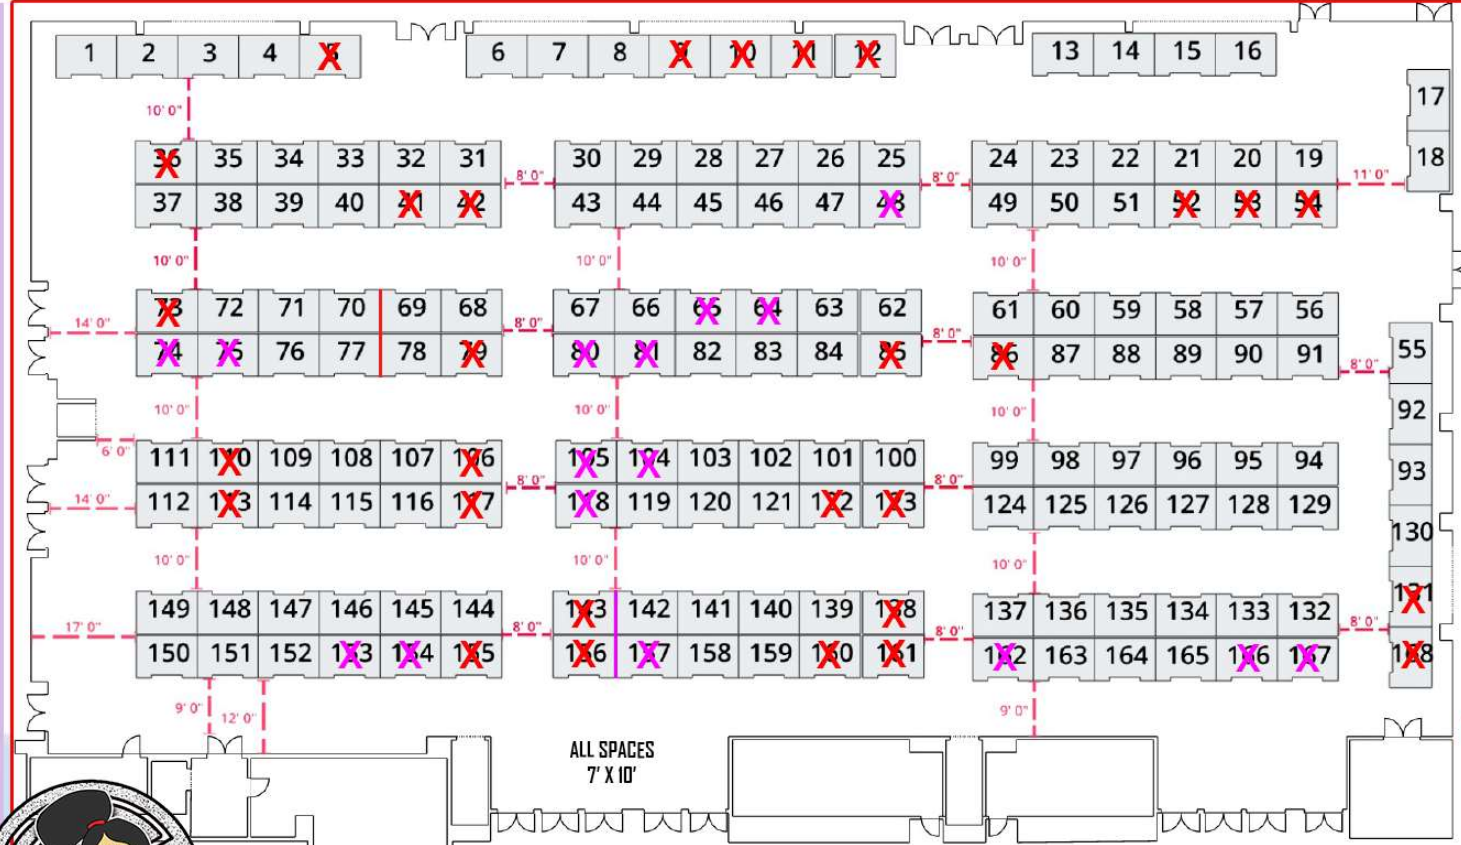

MAY 31ST - JUNE 1ST

MAIN VENDOR HALL

ARTIST ALLEY

ARTISTS ALLEY IS A SEPERATE SPACE LOCATED NEXT TO THE MAIN VENDOR HALL

MAIN HALLWAY - TOP LEVEL

MAIN ENTRANCE

ANIMERIVERSIDE.COM

LOAD-IN DAY IS MAY 30TH

LOCATION: RIVERSIDE CONVENTION CENTER
3637 5TH ST, RIVERSIDE, CA 92501