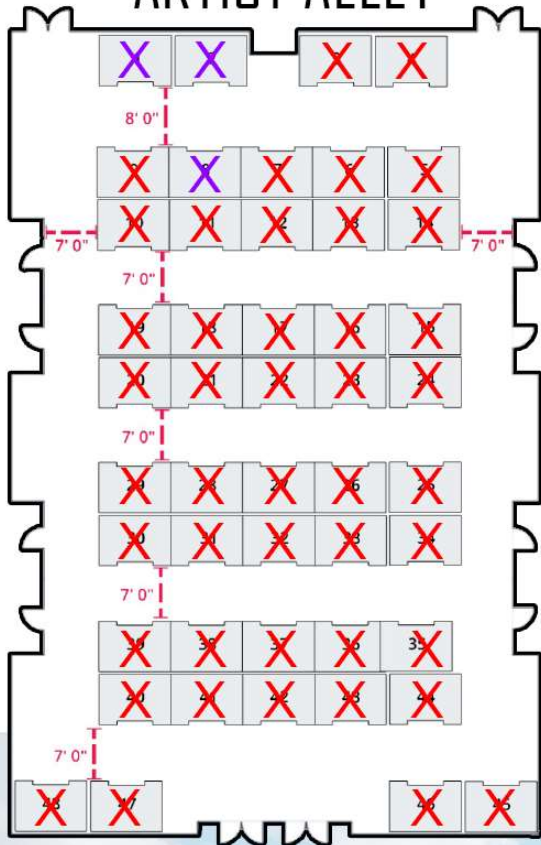

MAIN VENDOR HALL

SPACES MARKED WITH AN "X" ARE UNAVAILABLE FOR PURCHASE

ARTIST ALLEY

ARTISTS ALLEY IS A SEPERATE SPACE LOCATED NEXT TO THE MAIN VENDOR HALL

MAIN HALLWAY - TOP LEVEL

BOTTOM LEVEL CONSISTS OF PANEL ROOMS, ACTIVATIONS AND RANGER LEGACY - POWER RANGER AREA.

OUTDOOR ACTIVITIES INCLUDE MAIN STAGE, FOOD TRUCKS, CARNIVAL, FARMERS MARKET AND MORE ACTIVITIES TO BE ANNOUNCED

LOCATION: RIVERSIDE CONVENTION CENTER
3637 5TH ST, RIVERSIDE, CA 92501

MAIN ENTRANCE