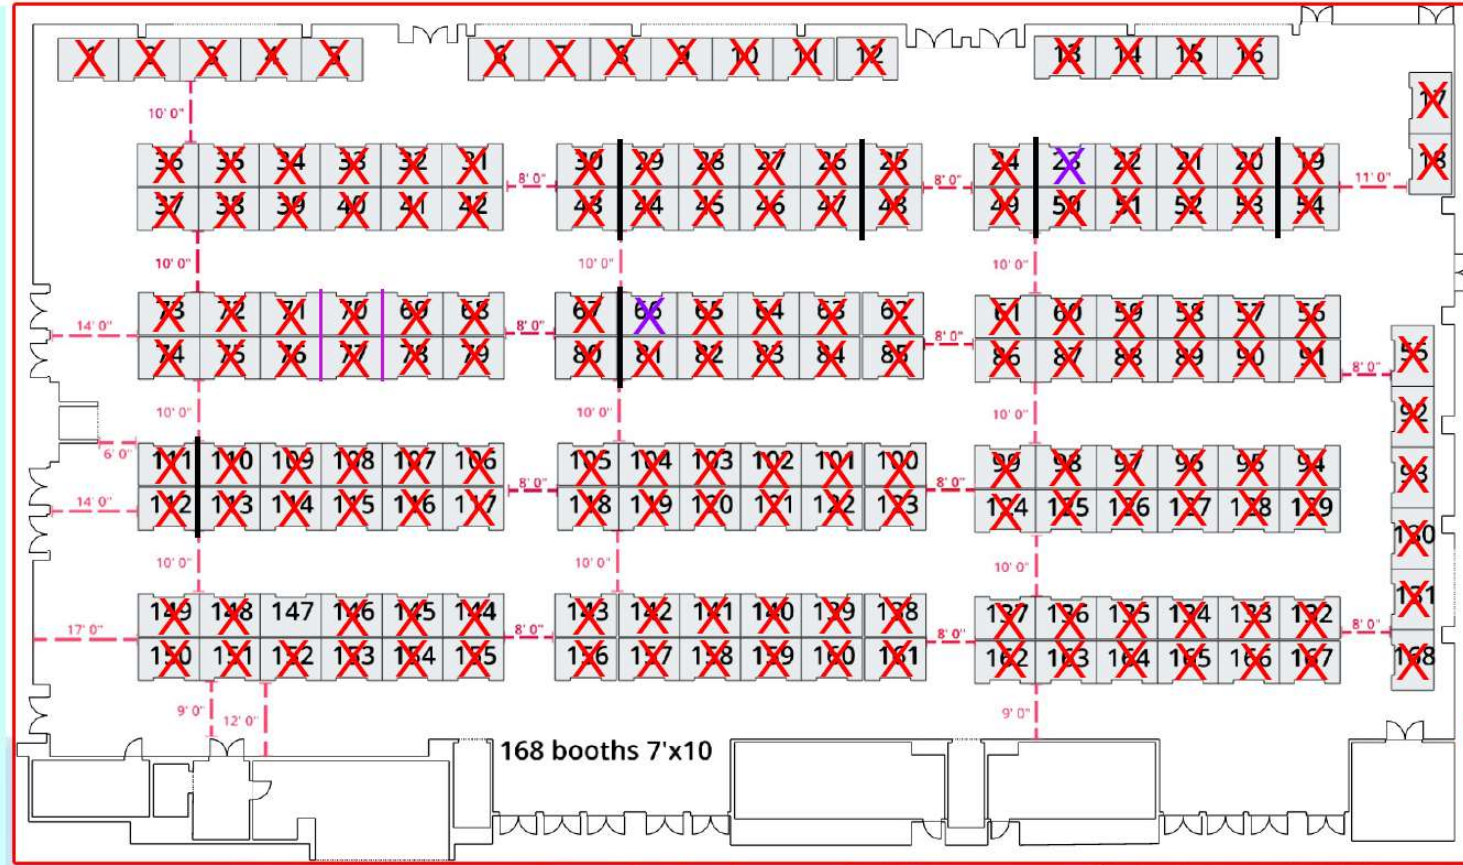

MAIN VENDOR HALL

SPACES MARKED WITH AN "X" ARE UNAVAILABLE FOR PURCHASE

ARTIST ALLEY

ARTISTS ALLEY IS A SEPERATE SPACE LOCATED NEXT TO THE MAIN VENDOR HALL

MAIN HALLWAY - TOP LEVEL

BOTTOM LEVEL CONSISTS OF PANEL ROOMS, ACTIVATIONS AND RANGER LEGACY - POWER RANGER AREA.

OUTDOOR ACTIVITIES INCLUDE MAIN STAGE, FOOD TRUCKS, CARNIVAL, FARMERS MARKET AND MORE ACTIVITIES TO BE ANNOUNCED

LOCATION: RIVERSIDE CONVENTION CENTER
3637 5TH ST, RIVERSIDE, CA 92501

MAIN ENTRANCE