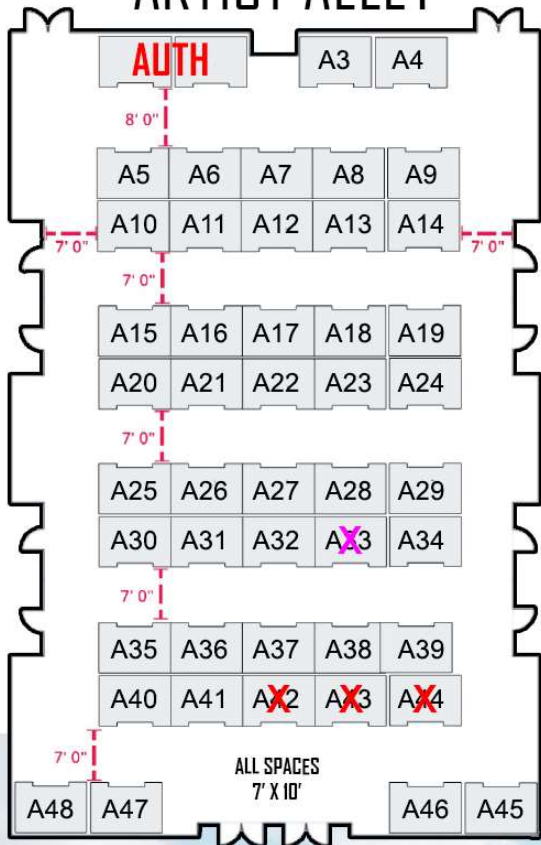

MAY 31ST - JUNE 1ST

MAIN VENDOR HALL

ARTIST ALLEY

ARTISTS ALLEY IS A SEPERATE SPACE LOCATED NEXT TO THE MAIN VENDOR HALL

MAIN HALLWAY - TOP LEVEL

MAIN ENTRANCE

ANIMERIVERSIDE.COM

LOAD-IN DAY IS MAY 30TH

LOCATION: RIVERSIDE CONVENTION CENTER
3637 5TH ST, RIVERSIDE, CA 92501