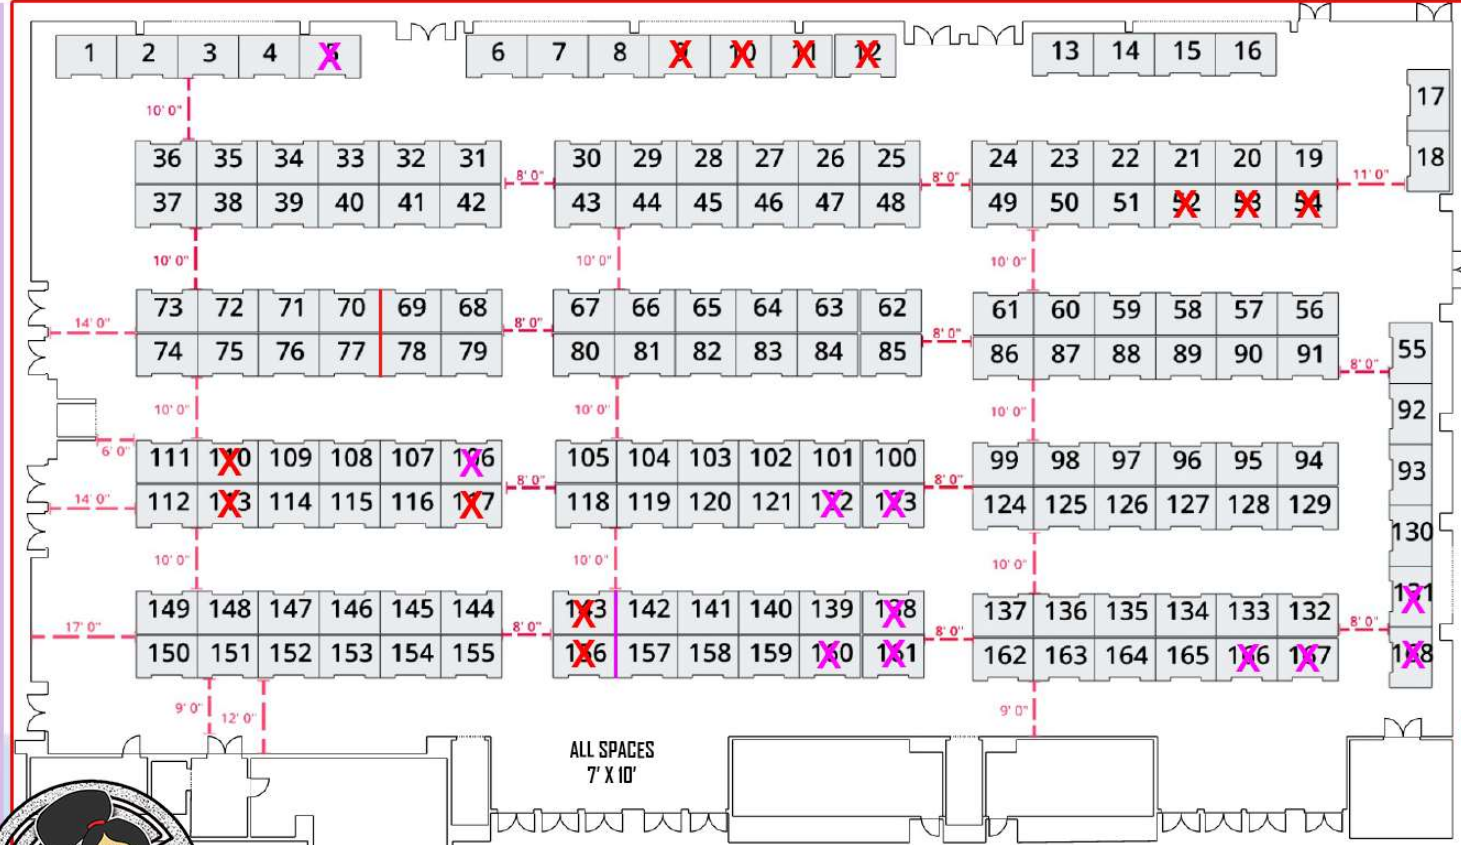

MAY 31ST - JUNE 1ST

MAIN VENDOR HALL

ARTIST ALLEY

ARTISTS ALLEY IS A SEPERATE SPACE LOCATED NEXT TO THE MAIN VENDOR HALL

MAIN HALLWAY - TOP LEVEL

MAIN ENTRANCE

ANIMERIVERSIDE.COM

LOAD-IN DAY IS MAY 30TH

LOCATION: RIVERSIDE CONVENTION CENTER
3637 5TH ST, RIVERSIDE, CA 92501