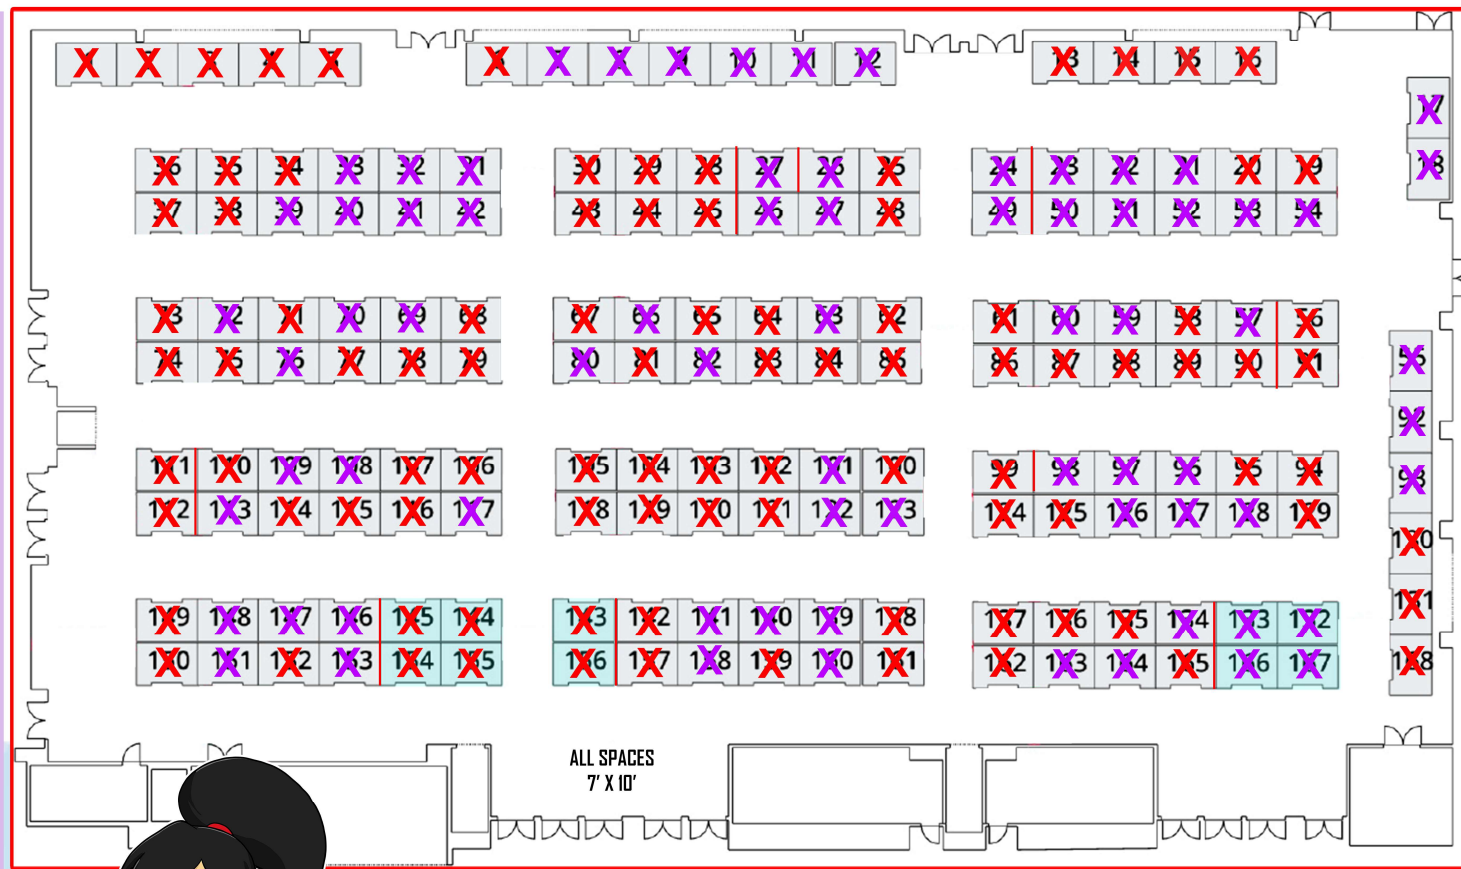

# MAIN VENDOR HALL

## ARTIST ALLEY

ARTISTS ALLEY IS A SEPERATE SPACE  
LOCATED NEXT TO THE MAIN VENDOR HALL

**ANIMERIVERSIDE.COM**

## MAIN HALLWAY - TOP LEVEL

LOCATION: RIVERSIDE CONVENTION CENTER  
3637 5TH ST, RIVERSIDE, CA 92501