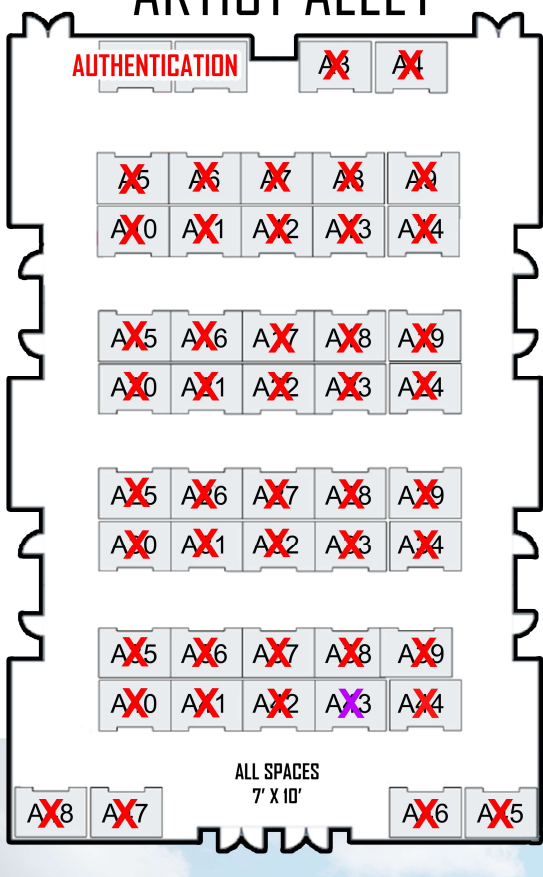

# MAIN VENDOR HALL

## ARTIST ALLEY

ARTISTS ALLEY IS A SEPERATE SPACE  
LOCATED NEXT TO THE MAIN VENDOR HALL

**ANIMERIVERSIDE.COM**

## MAIN HALLWAY - TOP LEVEL

LOCATION: RIVERSIDE CONVENTION CENTER  
3637 5TH ST, RIVERSIDE, CA 92501